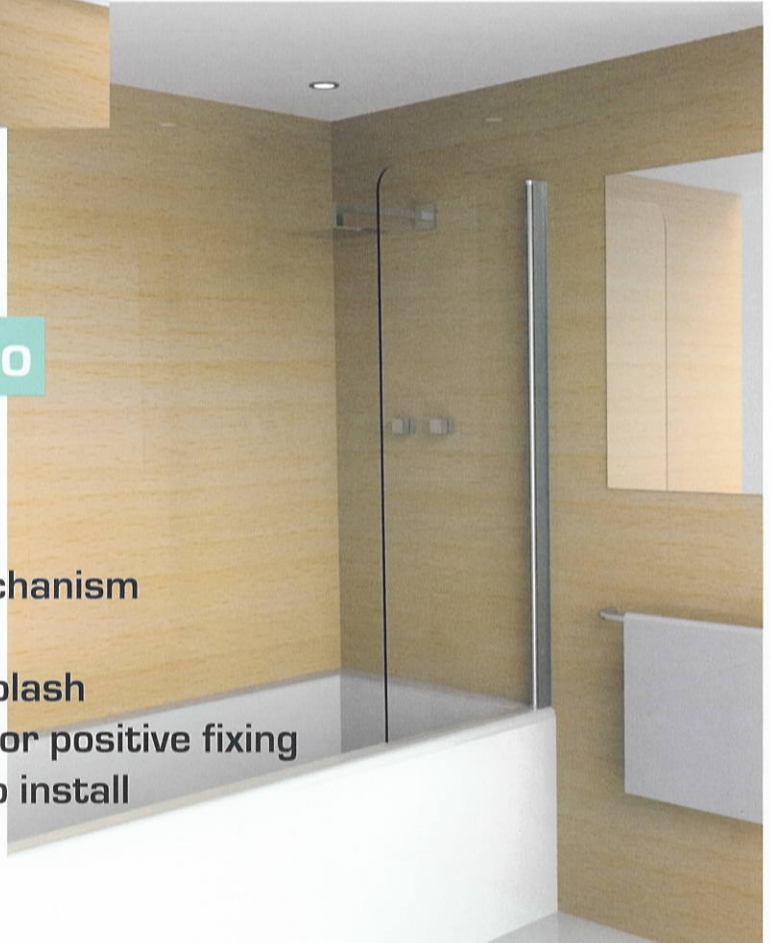

pivotech

designed simplicity

new to the Pivotech suite:
Bath Panel • Duo | Bath Panel • Mono

Bath Panel • Duo

- Double swing panel
- 1500 x 1000mm
- 6mm toughened glass
- Positive centralising mechanism
- 180° swing panel
- Chrome plated brass patch fittings
- Spray flap to bottom and between glass
- Reversible patch fittings
- Wide back wall channel for positive fixing
- Fully assembled, ready to install
- Available in silver

Bath Panel • Mono

- Single swing panel
- 1500 x 800mm
- 6mm toughened glass
- Positive centralising mechanism
- 180° swing action
- Spray flap to minimise splash
- Wide back wall channel for positive fixing
- Fully assembled, ready to install
- Available in silver